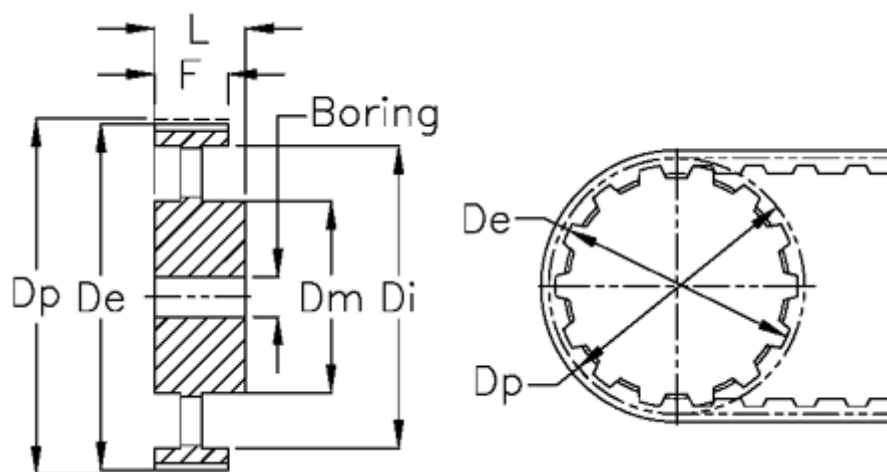

Article number: 604145090040

Description: Timing belt pulley with hub
HTD 90 14M 40

Measures

Bore	= 28	Type	= 14M
De	= 398.28	Weight	= 20
Di	= 358	Width	= 40
Dm	= 135		
Dp	= 401.07		
F	= 54		
L	= 69		
Tooth number	= 90		